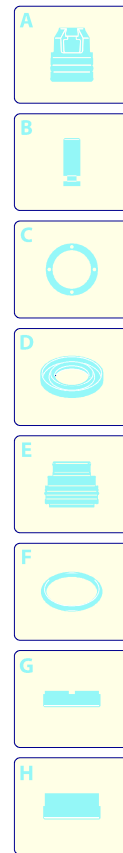

Model MPX 130 BW

Version:

Serial number:

Code: **13738**

02/04/2014

Validity	Pos.	Code	Description	Q
	1	3082130	Water coupling kit	1
	2	3500440	Door	1
	3	3500450	Door	1
	4	3500430	Casing	1
	5	3500540	Knob	1
	6	3500520	Handle	1
	7	3500560	Plug	1
	8	3500550	Plug	1
	9	3080200	Plate	2
	10	3500570	Lever	1
	11	3080683	Knob	1
	12	3082580	Brush kit for motor	1
	13	3500510	Suction kit	1
	14	3500080	Fitting	1
	15	3500090	Fork	1
	16	3500580	Electric pump assembly	1
	17	3080151	Wheel	2
	18	3500050	Accessories carrier	1
	19	3500100	Switch	1
	20	3080580	Cable gland	1
	21	3500070	Base	1
	22	3500130	Fork	1
	23	3500140	Accessories carrier	1
	24	3082360	Cable	1
	25	3081280	TSS kit	1
	26	3081270	Piston + seals kit	1
	27	3081290	Valves + seals kit	1

UN_CE_1458-DR

02/04/2014

Model MPX 130 BW

Version:

Serial number:

Code: **13738**

Validity	Pos.	Code	Description	Q
	1	3080061	Gun	1
	2	3080070	Extension	1
	3	3082860	Extension	1
	4	41156	Mini patio brush	1
	5	3083030	Lance+rotopower	1
	6	3083040	Lance+lance head	1
	7	40788	Adaptor	1
	8	40787	Fixed brush	1
	9	3500170	Tank	1
	10	3082850	Hose cleaning accessory	1
	11	3480430	Adaptor	1
	12	3500360	High pressure hose	1
	13	3500350	High pressure hose	1