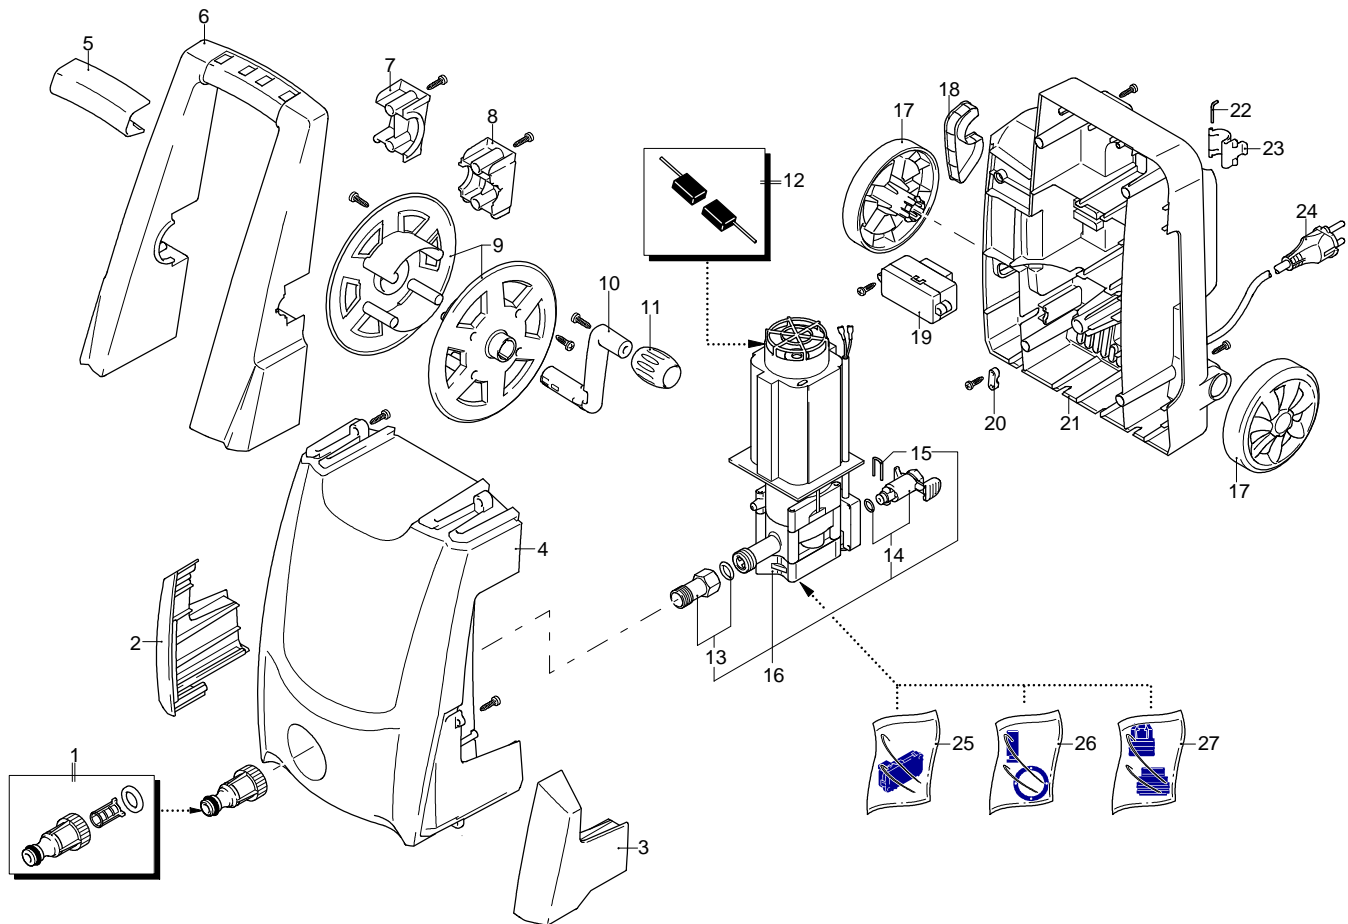

Model MPX 130 BW

Version:

Serial number:

Code: **13738**

02/04/2014

Validity	Pos.	Code	Description	Q
	1	3082130	Water coupling kit	1
	2	3500440	Door	1
	3	3500450	Door	1
	4	3500430	Casing	1
	5	3500540	Knob	1
	6	3500520	Handle	1
	7	3500560	Plug	1
	8	3500550	Plug	1
	9	3080200	Plate	2
	10	3500570	Lever	1
	11	3080683	Knob	1
	12	3082580	Brush kit for motor	1
	13	3500510	Suction kit	1
	14	3500080	Fitting	1
	15	3500090	Fork	1
	16	3500580	Electric pump assembly	1
	17	3080151	Wheel	2
	18	3500050	Accessories carrier	1
	19	3500100	Switch	1
	20	3080580	Cable gland	1
	21	3500070	Base	1
	22	3500130	Fork	1
	23	3500140	Accessories carrier	1
	24	3082360	Cable	1
	25	3081280	TSS kit	1
	26	3081270	Piston + seals kit	1
	27	3081290	Valves + seals kit	1

UN_CE_1458-DR

02/04/2014

Model MPX 130 BW

Version:

Serial number:

Code: **13738**

Validity	Pos.	Code	Description	Q
	1	3080061	Gun	1
	2	3080070	Extension	1
	3	3082860	Extension	1
	4	41156	Mini patio brush	1
	5	3083030	Lance+rotopower	1
	6	3083040	Lance+lance head	1
	7	40788	Adaptor	1
	8	40787	Fixed brush	1
	9	3500170	Tank	1
	10	3082850	Hose cleaning accessory	1
	11	3480430	Adaptor	1
	12	3500360	High pressure hose	1
	13	3500350	High pressure hose	1