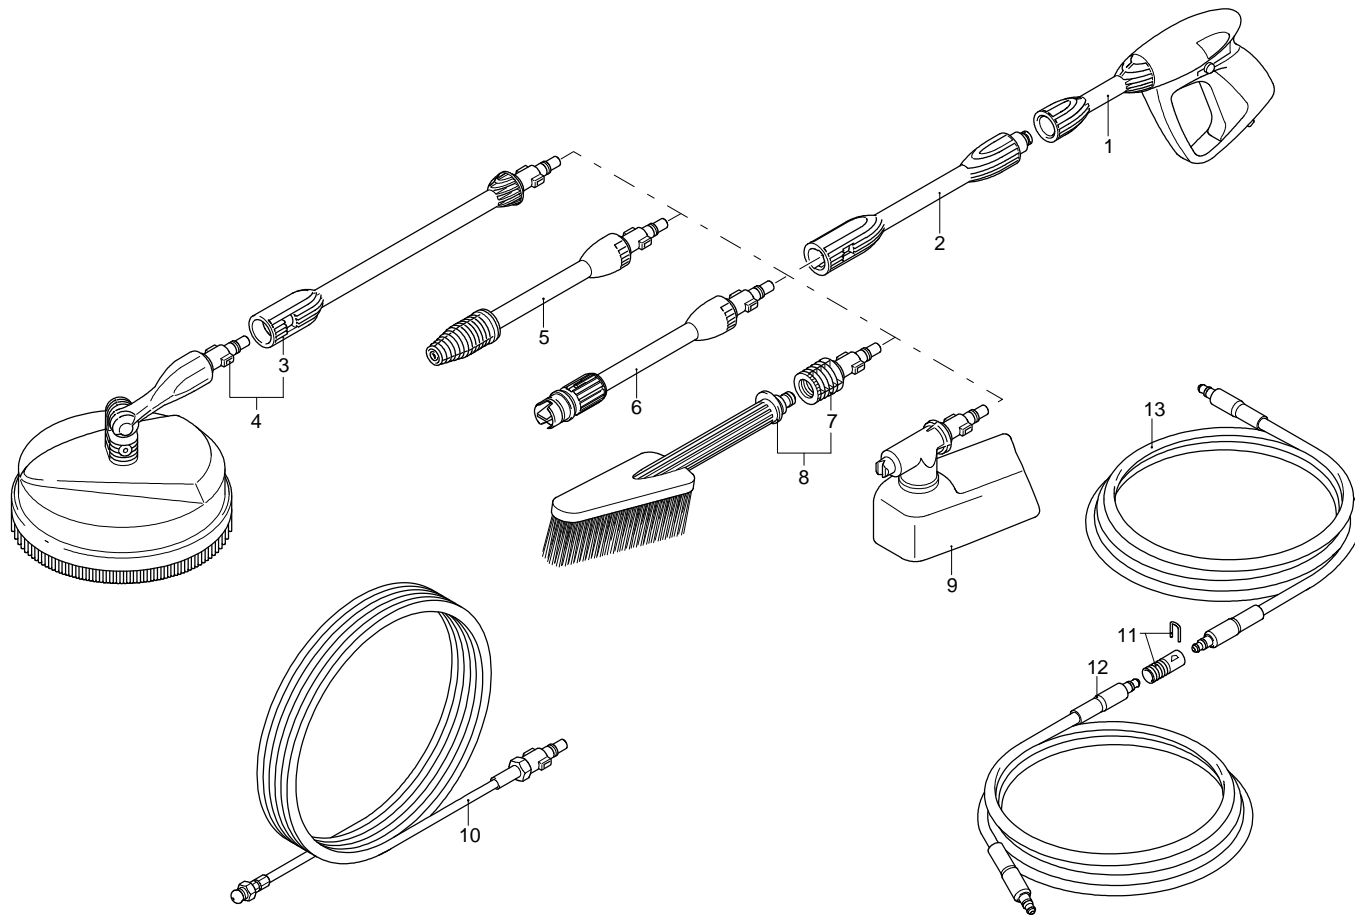

Model MPX 130 BW

Version:

Serial number:

Code: **13738**

02/04/2014

Validity	Pos.	Code	Description	Q
	1	3082130	Water coupling kit	1
	2	3500440	Door	1
	3	3500450	Door	1
	4	3500430	Casing	1
	5	3500540	Knob	1
	6	3500520	Handle	1
	7	3500560	Plug	1
	8	3500550	Plug	1
	9	3080200	Plate	2
	10	3500570	Lever	1
	11	3080683	Knob	1
	12	3082580	Brush kit for motor	1
	13	3500510	Suction kit	1
	14	3500080	Fitting	1
	15	3500090	Fork	1
	16	3500580	Electric pump assembly	1
	17	3080151	Wheel	2
	18	3500050	Accessories carrier	1
	19	3500100	Switch	1
	20	3080580	Cable gland	1
	21	3500070	Base	1
	22	3500130	Fork	1
	23	3500140	Accessories carrier	1
	24	3082360	Cable	1
	25	3081280	TSS kit	1
	26	3081270	Piston + seals kit	1
	27	3081290	Valves + seals kit	1

UN_CE_1458-DR

02/04/2014

Model MPX 130 BW

Version:

Serial number:

Code: **13738**

Validity	Pos.	Code	Description	Q
	1	3080061	Gun	1
	2	3080070	Extension	1
	3	3082860	Extension	1
	4	41156	Mini patio brush	1
	5	3083030	Lance+rotopower	1
	6	3083040	Lance+lance head	1
	7	40788	Adaptor	1
	8	40787	Fixed brush	1
	9	3500170	Tank	1
	10	3082850	Hose cleaning accessory	1
	11	3480430	Adaptor	1
	12	3500360	High pressure hose	1
	13	3500350	High pressure hose	1