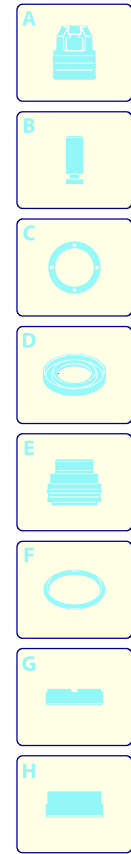

Model MPX 130 BW

Version:

Serial number:

Code: **13738**

02/04/2014

Validity	Pos.	Code	Description	Q
	1	3082130	Water coupling kit	1
	2	3500440	Door	1
	3	3500450	Door	1
	4	3500430	Casing	1
	5	3500540	Knob	1
	6	3500520	Handle	1
	7	3500560	Plug	1
	8	3500550	Plug	1
	9	3080200	Plate	2
	10	3500570	Lever	1
	11	3080683	Knob	1
	12	3082580	Brush kit for motor	1
	13	3500510	Suction kit	1
	14	3500080	Fitting	1
	15	3500090	Fork	1
	16	3500580	Electric pump assembly	1
	17	3080151	Wheel	2
	18	3500050	Accessories carrier	1
	19	3500100	Switch	1
	20	3080580	Cable gland	1
	21	3500070	Base	1
	22	3500130	Fork	1
	23	3500140	Accessories carrier	1
	24	3082360	Cable	1
	25	3081280	TSS kit	1
	26	3081270	Piston + seals kit	1
	27	3081290	Valves + seals kit	1

UN_CE_1458-DR

02/04/2014

Model MPX 130 BW

Version:

Serial number:

Code: **13738**

Validity	Pos.	Code	Description	Q
	1	3080061	Gun	1
	2	3080070	Extension	1
	3	3082860	Extension	1
	4	41156	Mini patio brush	1
	5	3083030	Lance+rotopower	1
	6	3083040	Lance+lance head	1
	7	40788	Adaptor	1
	8	40787	Fixed brush	1
	9	3500170	Tank	1
	10	3082850	Hose cleaning accessory	1
	11	3480430	Adaptor	1
	12	3500360	High pressure hose	1
	13	3500350	High pressure hose	1