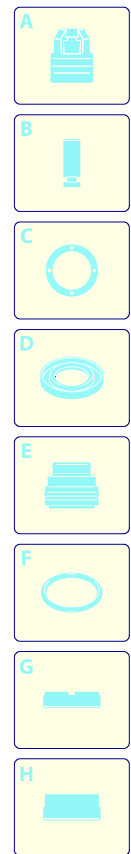

Model MPX 130 B

Version:

Serial number:

Code: **13737**

02/04/2014

Validity	Pos.	Code	Description	Q
	1	3082130	Water coupling kit	1
	2	3500440	Door	1
	3	3500450	Door	1
	4	3500430	Casing	1
	5	3500540	Knob	1
	6	3500520	Handle	1
	7	3500560	Plug	1
	8	3500550	Plug	1
	9	3080200	Plate	2
	10	3500570	Lever	1
	11	3080683	Knob	1
	12	3082580	Brush kit for motor	1
	13	3500510	Suction kit	1
	14	3500080	Fitting	1
	15	3500090	Fork	1
	16	3500580	Electric pump assembly	1
	17	3080151	Wheel	2
	18	3500050	Accessories carrier	1
	19	3500100	Switch	1
	20	3080580	Cable gland	1
	21	3500070	Base	1
	22	3500130	Fork	1
	23	3500140	Accessories carrier	1
	24	3082360	Cable	1
	25	3081280	TSS kit	1
	26	3081270	Piston + seals kit	1
	27	3081290	Valves + seals kit	1

UN_CE_1458-DR

Model MPX 130 B

Version:

Serial number:

Code: **13737**

02/04/2014

Validity	Pos.	Code	Description	Q
	1	3080061	Gun	1
	2	3080070	Extension	1
	3	3083030	Lance+rotopower	1
	4	3083040	Lance+lance head	1
	5	3500170	Tank	1
	6	3500350	High pressure hose	1