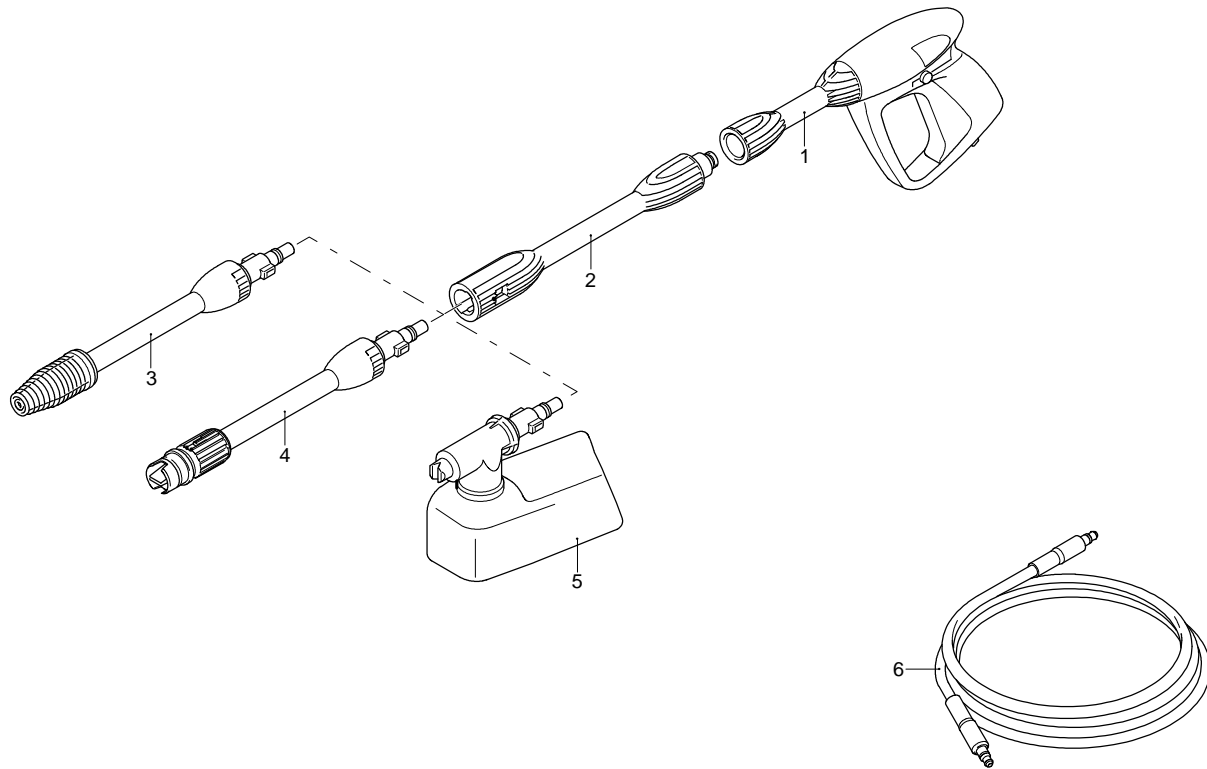

Model MPX 130 B

Version:

Serial number:

Code: **13737**

02/04/2014

Validity	Pos.	Code	Description	Q
	1	3082130	Water coupling kit	1
	2	3500440	Door	1
	3	3500450	Door	1
	4	3500430	Casing	1
	5	3500540	Knob	1
	6	3500520	Handle	1
	7	3500560	Plug	1
	8	3500550	Plug	1
	9	3080200	Plate	2
	10	3500570	Lever	1
	11	3080683	Knob	1
	12	3082580	Brush kit for motor	1
	13	3500510	Suction kit	1
	14	3500080	Fitting	1
	15	3500090	Fork	1
	16	3500580	Electric pump assembly	1
	17	3080151	Wheel	2
	18	3500050	Accessories carrier	1
	19	3500100	Switch	1
	20	3080580	Cable gland	1
	21	3500070	Base	1
	22	3500130	Fork	1
	23	3500140	Accessories carrier	1
	24	3082360	Cable	1
	25	3081280	TSS kit	1
	26	3081270	Piston + seals kit	1
	27	3081290	Valves + seals kit	1

UN_CE_1458-DR

Model MPX 130 B

Version:

Serial number:

Code: **13737**

02/04/2014

Validity	Pos.	Code	Description	Q
	1	3080061	Gun	1
	2	3080070	Extension	1
	3	3083030	Lance+rotopower	1
	4	3083040	Lance+lance head	1
	5	3500170	Tank	1
	6	3500350	High pressure hose	1