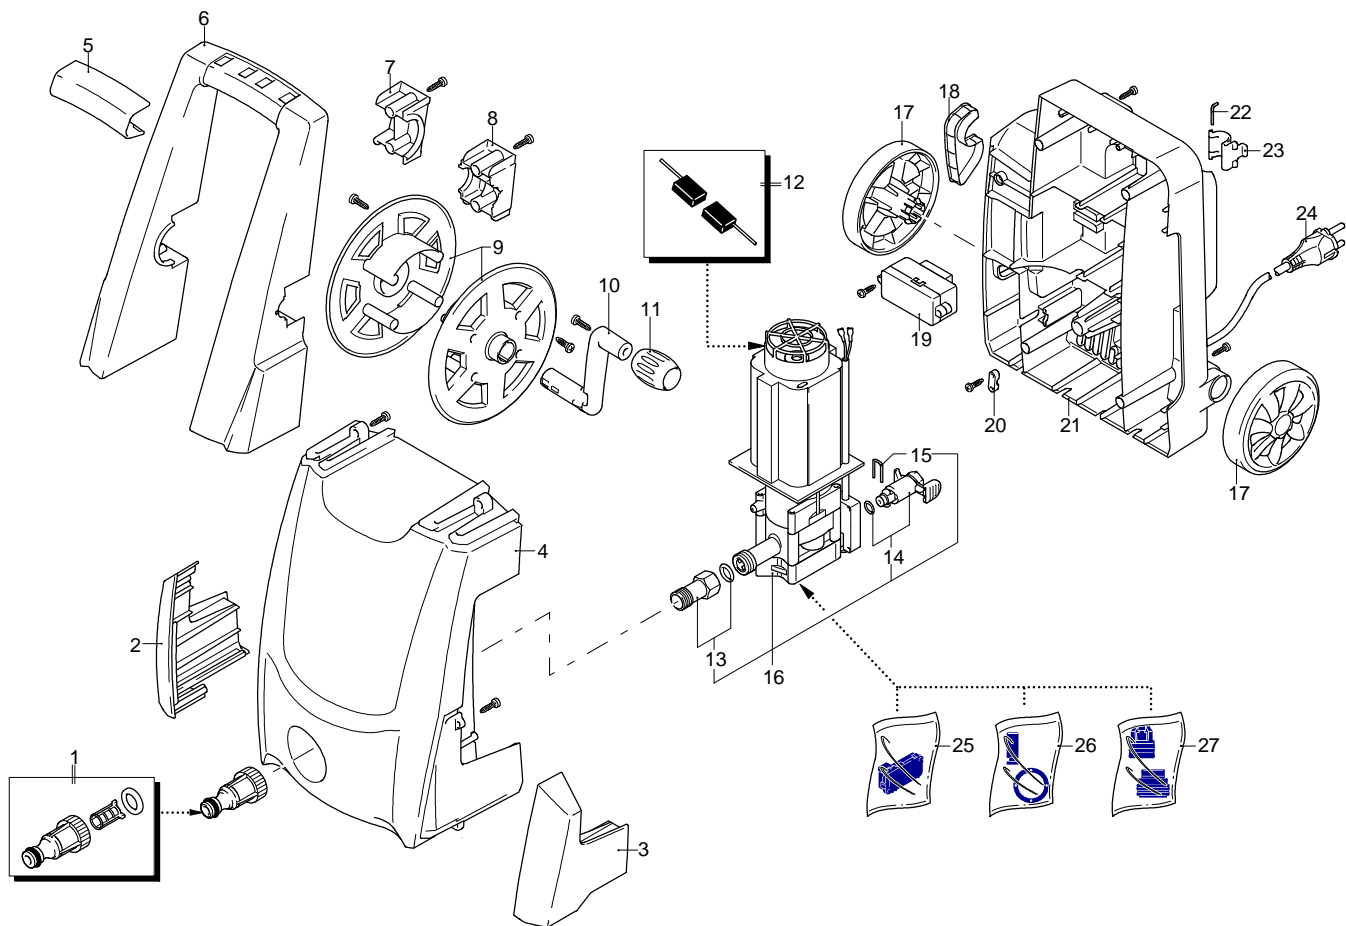

Model MPX 130 B

Version:

Serial number:

Code: **13737**

02/04/2014

Validity	Pos.	Code	Description	Q
	1	3082130	Water coupling kit	1
	2	3500440	Door	1
	3	3500450	Door	1
	4	3500430	Casing	1
	5	3500540	Knob	1
	6	3500520	Handle	1
	7	3500560	Plug	1
	8	3500550	Plug	1
	9	3080200	Plate	2
	10	3500570	Lever	1
	11	3080683	Knob	1
	12	3082580	Brush kit for motor	1
	13	3500510	Suction kit	1
	14	3500080	Fitting	1
	15	3500090	Fork	1
	16	3500580	Electric pump assembly	1
	17	3080151	Wheel	2
	18	3500050	Accessories carrier	1
	19	3500100	Switch	1
	20	3080580	Cable gland	1
	21	3500070	Base	1
	22	3500130	Fork	1
	23	3500140	Accessories carrier	1
	24	3082360	Cable	1
	25	3081280	TSS kit	1
	26	3081270	Piston + seals kit	1
	27	3081290	Valves + seals kit	1

UN_CE_1458-DR

Model MPX 130 B

Version:

Serial number:

Code: **13737**

02/04/2014

Validity	Pos.	Code	Description	Q
	1	3080061	Gun	1
	2	3080070	Extension	1
	3	3083030	Lance+rotopower	1
	4	3083040	Lance+lance head	1
	5	3500170	Tank	1
	6	3500350	High pressure hose	1