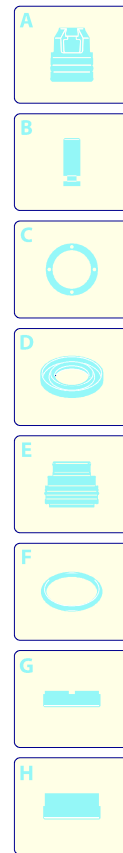

Model MPX 120 L

Version:

Serial number:

Code: **13760**

02/04/2014

Validity	Pos.	Code	Description	Q
	1	3082130	Water coupling kit	1
	2	3500440	Door	1
	3	3500450	Door	1
	4	3500430	Casing	1
	5	3500540	Knob	1
	6	3500520	Handle	1
	7	3500530	Hook	1
	8	3082580	Brush kit for motor	1
	9	3500510	Suction kit	1
	10	3500080	Fitting	1
	11	3500090	Fork	1
	12	3500420	Electric pump assembly	1
	13	3080151	Wheel	2
	14	3500050	Accessories carrier	1
	15	3500100	Switch	1
	16	3080580	Cable gland	1
	17	3500070	Base	1
	18	3500130	Fork	1
	19	3500140	Accessories carrier	1
	20	3082360	Cable	1
	21	3081280	TSS kit	1
	22	3081270	Piston + seals kit	1
	23	3081290	Valves + seals kit	1

UN_CE_1460-DR

Model MPX 120 L

Version:

Serial number:

Code: **13760**

02/04/2014

- A
- B
- C
- D
- E
- F
- G
- H

Validity	Pos.	Code	Description	Q
	1	3080061	Gun	1
	2	3080070	Extension	1
	3	3083030	Lance+rotopower	1
	4	3083040	Lance+lance head	1
	5	3500170	Tank	1
	6	3500350	High pressure hose	1