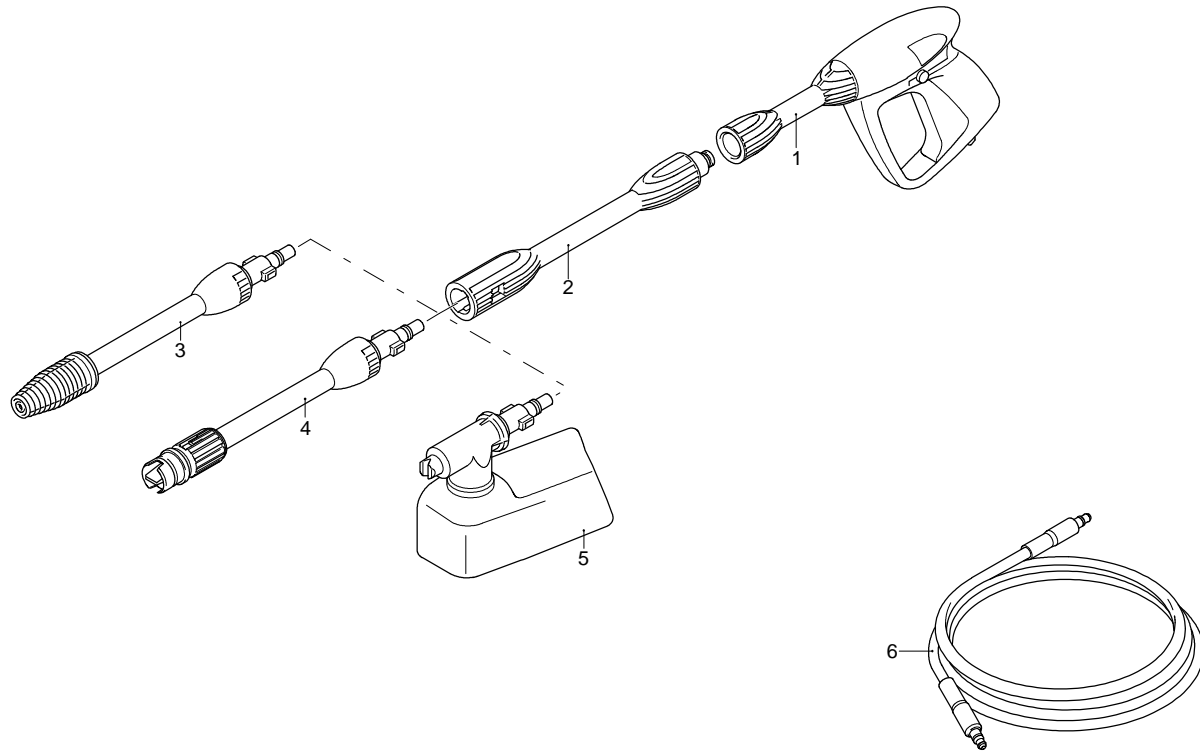

Model MPX 120 L

Version:

Serial number:

Code: **13760**

02/04/2014

Validity	Pos.	Code	Description	Q
	1	3082130	Water coupling kit	1
	2	3500440	Door	1
	3	3500450	Door	1
	4	3500430	Casing	1
	5	3500540	Knob	1
	6	3500520	Handle	1
	7	3500530	Hook	1
	8	3082580	Brush kit for motor	1
	9	3500510	Suction kit	1
	10	3500080	Fitting	1
	11	3500090	Fork	1
	12	3500420	Electric pump assembly	1
	13	3080151	Wheel	2
	14	3500050	Accessories carrier	1
	15	3500100	Switch	1
	16	3080580	Cable gland	1
	17	3500070	Base	1
	18	3500130	Fork	1
	19	3500140	Accessories carrier	1
	20	3082360	Cable	1
	21	3081280	TSS kit	1
	22	3081270	Piston + seals kit	1
	23	3081290	Valves + seals kit	1

UN_CE_1460-DR

Model MPX 120 L

Version:

Serial number:

Code: **13760**

02/04/2014

- A
- B
- C
- D
- E
- F
- G
- H

Validity	Pos.	Code	Description	Q
	1	3080061	Gun	1
	2	3080070	Extension	1
	3	3083030	Lance+rotopower	1
	4	3083040	Lance+lance head	1
	5	3500170	Tank	1
	6	3500350	High pressure hose	1