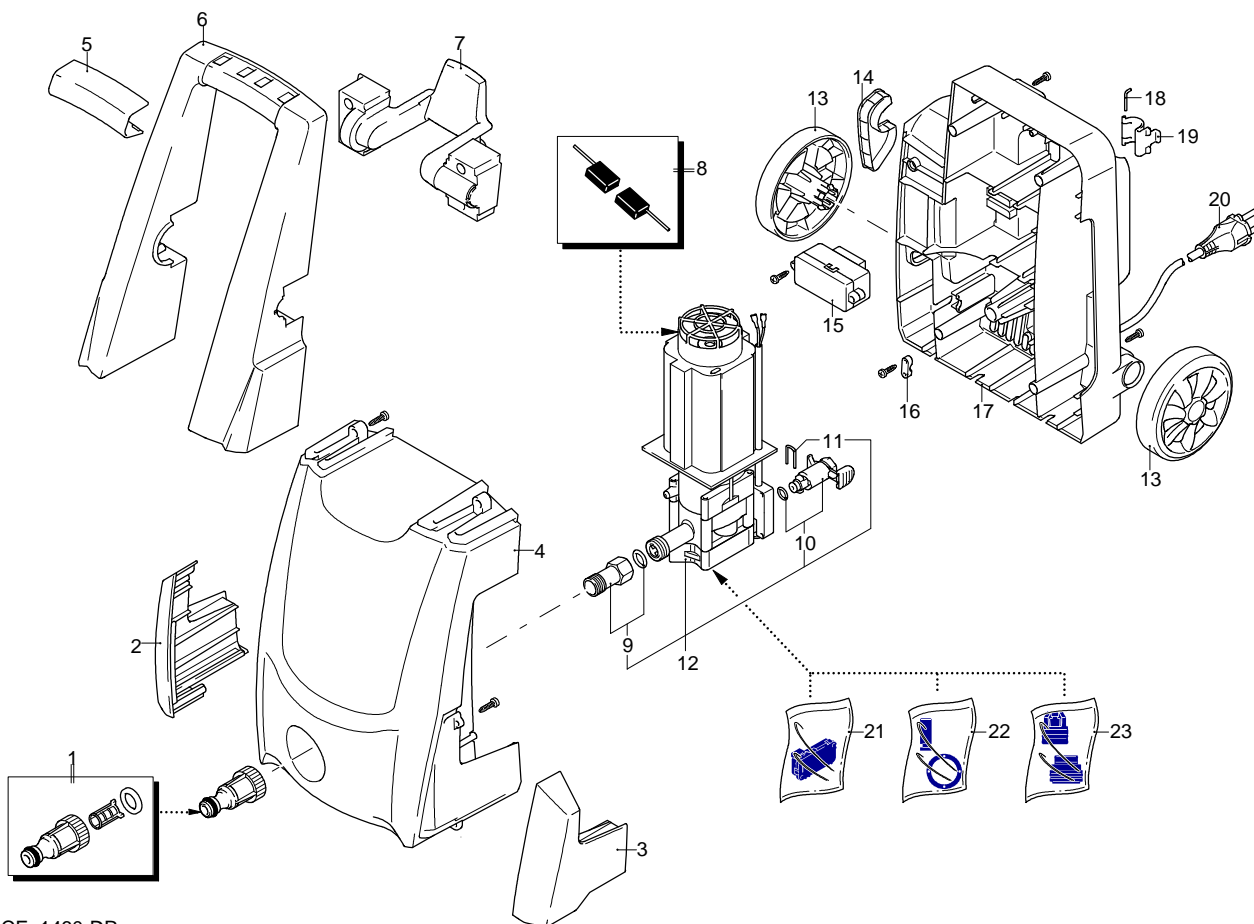

Model MPX 120 L

Version:

Serial number:

Code: **13760**

02/04/2014

Validity	Pos.	Code	Description	Q
	1	3082130	Water coupling kit	1
	2	3500440	Door	1
	3	3500450	Door	1
	4	3500430	Casing	1
	5	3500540	Knob	1
	6	3500520	Handle	1
	7	3500530	Hook	1
	8	3082580	Brush kit for motor	1
	9	3500510	Suction kit	1
	10	3500080	Fitting	1
	11	3500090	Fork	1
	12	3500420	Electric pump assembly	1
	13	3080151	Wheel	2
	14	3500050	Accessories carrier	1
	15	3500100	Switch	1
	16	3080580	Cable gland	1
	17	3500070	Base	1
	18	3500130	Fork	1
	19	3500140	Accessories carrier	1
	20	3082360	Cable	1
	21	3081280	TSS kit	1
	22	3081270	Piston + seals kit	1
	23	3081290	Valves + seals kit	1

UN_CE_1460-DR

Model MPX 120 L

Version:

Serial number:

Code: **13760**

02/04/2014

- A
- B
- C
- D
- E
- F
- G
- H

Validity	Pos.	Code	Description	Q
	1	3080061	Gun	1
	2	3080070	Extension	1
	3	3083030	Lance+rotopower	1
	4	3083040	Lance+lance head	1
	5	3500170	Tank	1
	6	3500350	High pressure hose	1