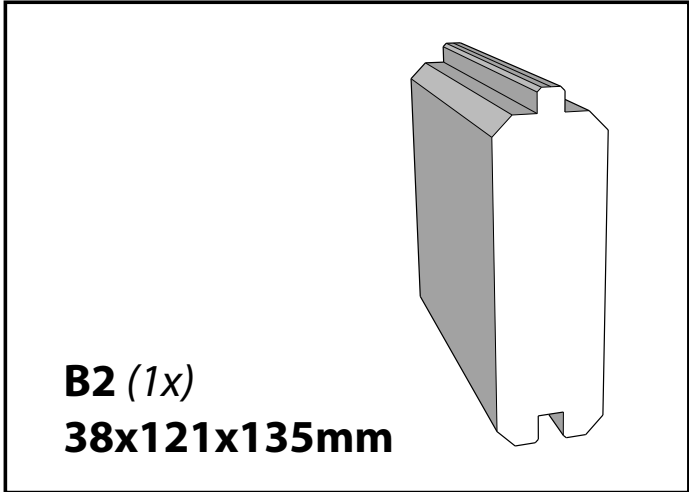

OULU HS2

*NOT INCLUDED IN THE PACKAGE

*NOT INCLUDED IN THE PACKAGE

*NOT INCLUDED IN THE PACKAGE

Nail (18x)
1,6x32mm

TX20 (360x)
4x45/25mm

TX20 (4x)
5x100mm

C2 (34x)
38x121x1380mm

C3 (1x)
38x121x1880mm

D1 (2x)
18x45x1308mm

D2 (2x)
18x45x1808mm

E1 (11x)
25x137x1842mm

E2 (2x)
25x137x1856mm

F1 (1x)
20x150x310mm

G1 (4x)
36x36x1895mm

H1 (1x)
20x140x1618mm

J1 (1x)
268x105x1842mm

J2 (1x)
550x105x1842mm

J3 (2x)
25x37x212mm

J4 (2x)
25x37x495mm

SEAL (1x)

TX20 (12x)
4x45/25mm

J2

J1