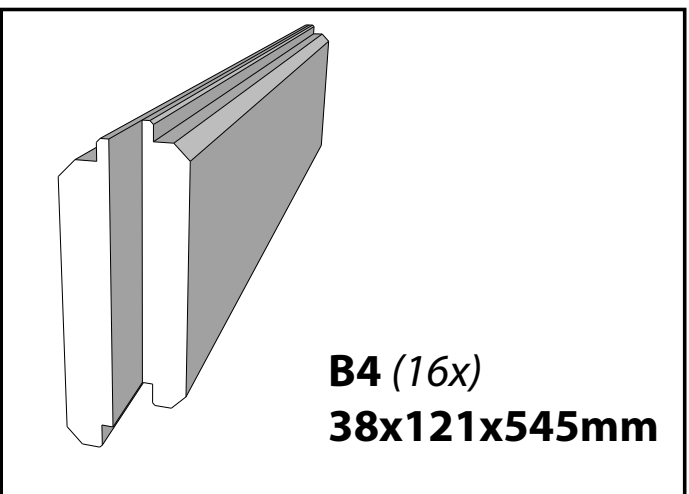

OULU HS2

*NOT INCLUDED IN THE PACKAGE

*NOT INCLUDED IN THE PACKAGE

*NOT INCLUDED IN THE PACKAGE

Nail (18x)
1,6x32mm

TX20 (360x)
4x45/25mm

TX20 (4x)
5x100mm

C2 (34x)
38x121x1380mm

C3 (1x)
38x121x1880mm

D1 (2x)
18x45x1308mm

D2 (2x)
18x45x1808mm

E1 (11x)
25x137x1842mm

E2 (2x)
25x137x1856mm

F1 (1x)
20x150x310mm

G1 (4x)
36x36x1895mm

H1 (1x)
20x140x1618mm

J1 (1x)
268x105x1842mm

J2 (1x)
550x105x1842mm

J3 (2x)
25x37x212mm

J4 (2x)
25x37x495mm

SEAL (1x)

TX20 (12x)
4x45/25mm

J2

J1