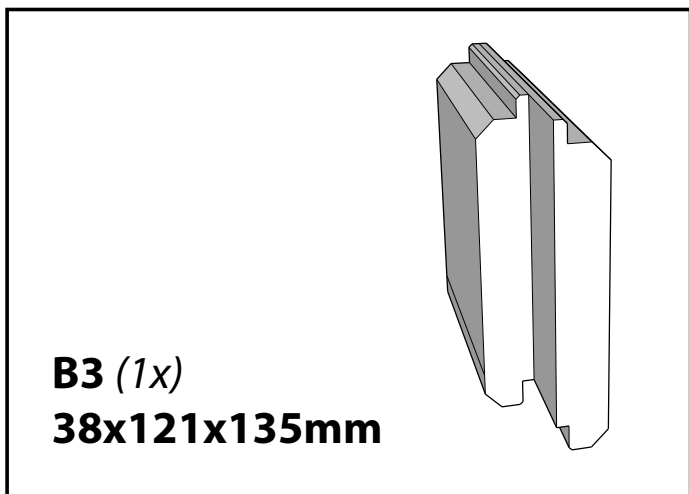

OULU HS2

*NOT INCLUDED IN THE PACKAGE

*NOT INCLUDED IN THE PACKAGE

*NOT INCLUDED IN THE PACKAGE

Nail (18x)
1,6x32mm

TX20 (360x)
4x45/25mm

TX20 (4x)
5x100mm

C2 (34x)
38x121x1380mm

C3 (1x)
38x121x1880mm

D1 (2x)
18x45x1308mm

D2 (2x)
18x45x1808mm

E1 (11x)
25x137x1842mm

E2 (2x)
25x137x1856mm

F1 (1x)
20x150x310mm

G1 (4x)
36x36x1895mm

H1 (1x)
20x140x1618mm

J1 (1x)
268x105x1842mm

J2 (1x)
550x105x1842mm

J3 (2x)
25x37x212mm

J4 (2x)
25x37x495mm

SEAL (1x)

TX20 (12x)
4x45/25mm

J2

J1