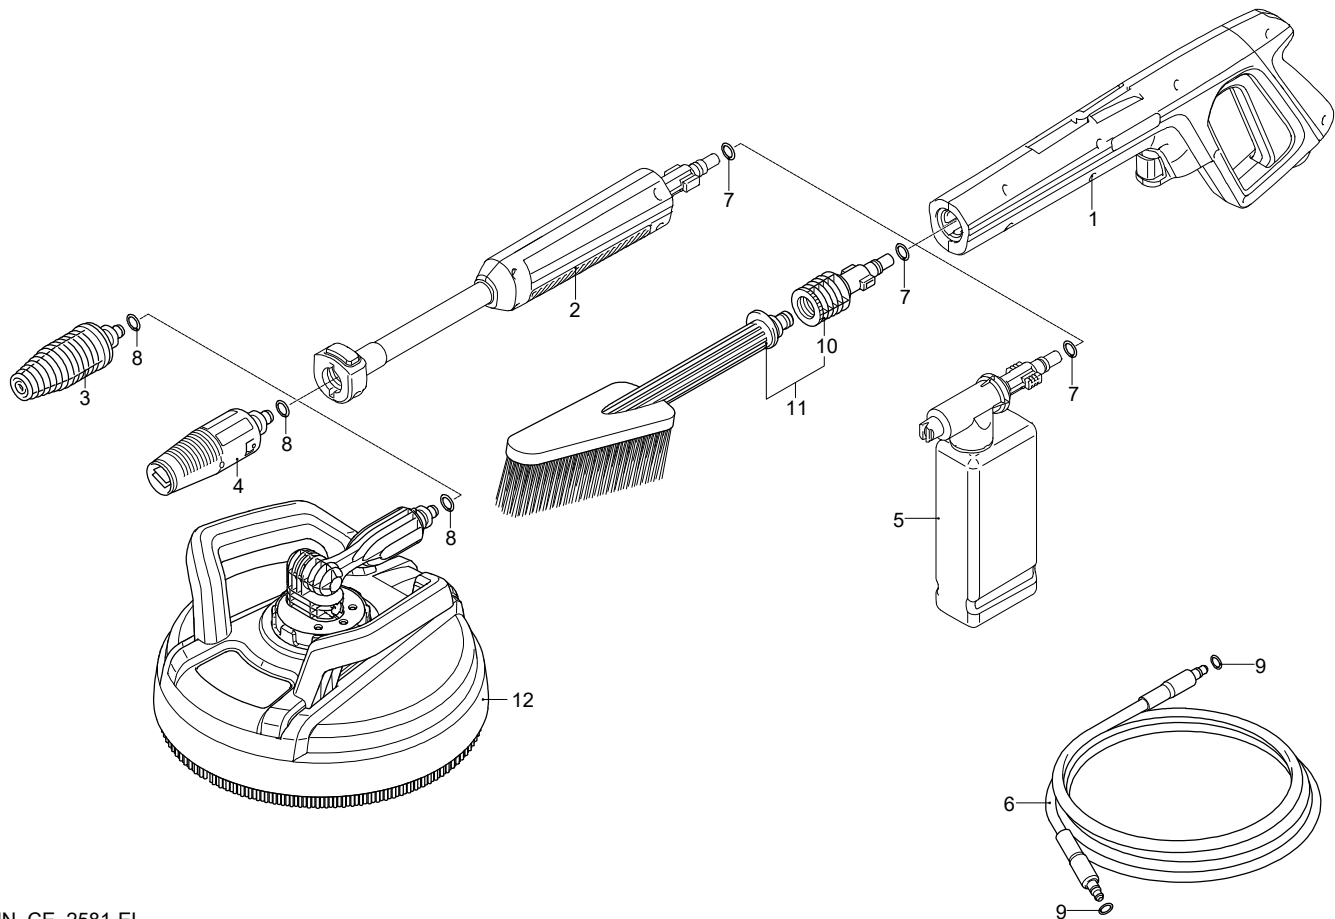

Model MPX 25 EHDS

Version:

Serial number:

Code: **14869**

12/10/2020

 220-240 V - 50/60 Hz

 schuko

Validity	Pos.	Code	Description	Q
	1	4381483	Gun	1
	2	4381493	Extension	1
	3	4100800	Lance head	1
	4	4381830	Lance head	1
	5	4381500	Tank	1
	6	4381750	High pressure hose	1
	7	3083700	O-ring	3
	8	3083370	O-ring	3
	9	3083400	O-ring	2
	10	40788	Adaptor	1
	11	40787	Fixed brush	1
	12	3085570	Patio Cleaner	1