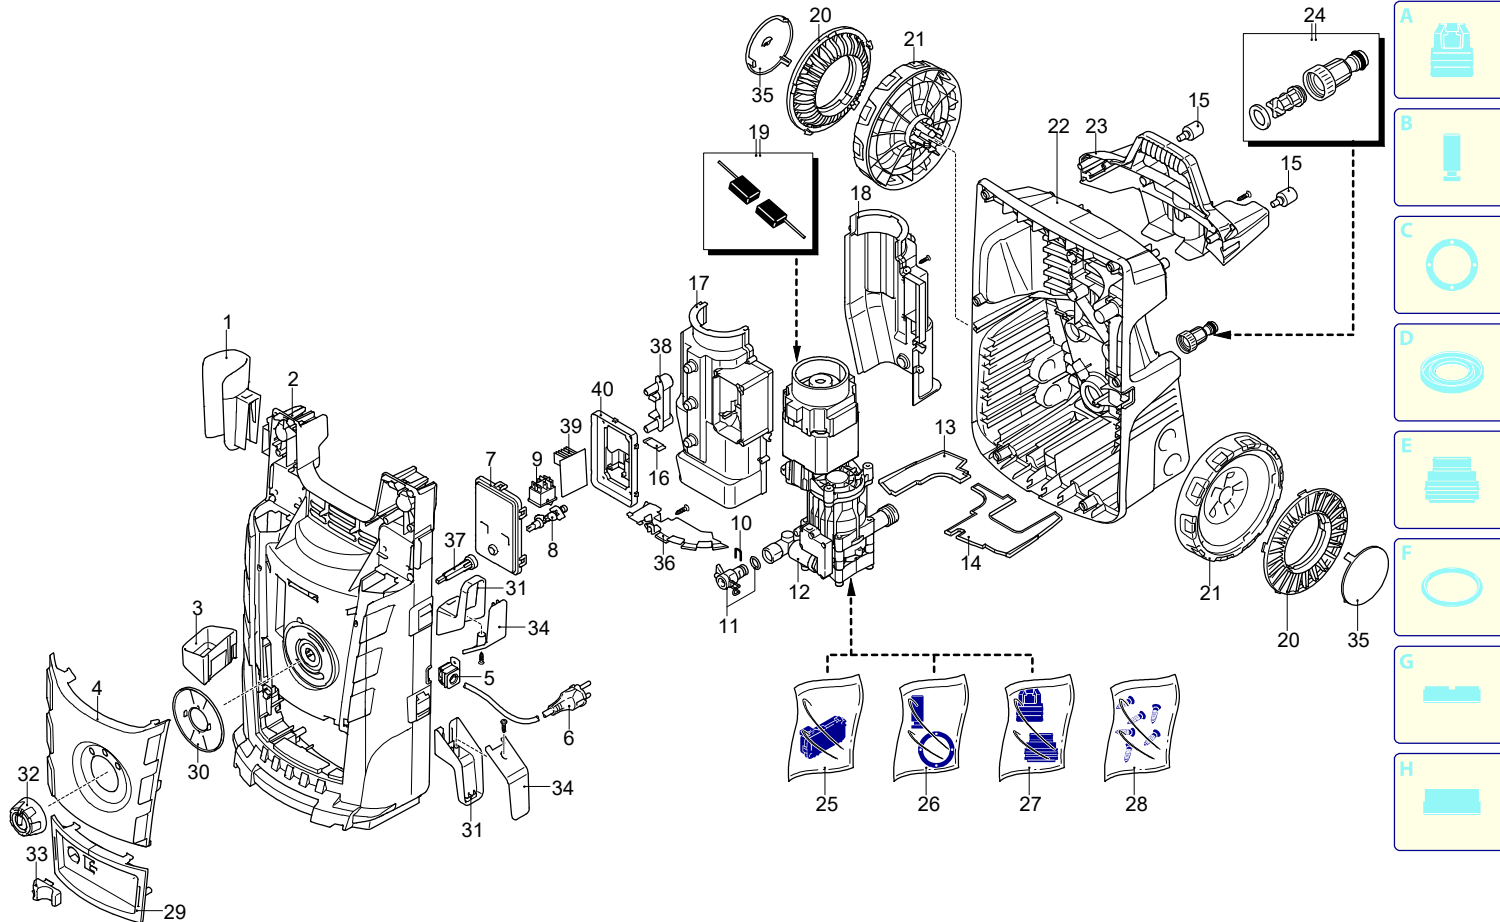

Model MPX 25 EHDS

Version:

Serial number:

Code: **14869**

12/10/2020

UN_CE_2532-ML

Validity	Pos.	Code	Description	Q
	1	4720630	Accessories carrier	1
	2	4720040	Casing	1
	3	3085230	Accessories carrier	1
	4	4720050	Guard	1
	5	3080580	Cable gland	1
	6	3082360	Cable	1
	7	4720490	Cover	1
	8	4720470	Pin	1
	9	4720610	Switch	1
	10	3500090	Fork	1
	11	4382480	Fitting	1
	12	4720670	Electric pump assembly	1
	13	4380590	Guard	1
	14	4380580	Guard	1
	15	2180330	Rubber foot	2
	16	4720500	Spring	1
	17	4380160	Conveyor	1
	18	4380170	Conveyor	1
	19	3082600	Brush kit for motor	1
	20	4720020	Guard	2
	21	4380610	Wheel	2
	22	4380491	Base	1
	23	4380990	Accessories carrier	1
	24	3082130	Water coupling kit	1
	25	3081280	TSS kit	1
	26	3081270	Piston + seals kit	1
	27	3081290	Valves + seals kit	1
	28	4381470	Screw kit	1
	29	4720060	Guard	1
	30	4720240	Plate	1
	31	4720520	Accessories carrier	2
	32	4720230	Knob	1
	33	4380394	Push-button	1
	34	4720510	Guard	2
	35	4720030	Plug	2
	36	4720190	Guard	1
	37	4720140	Hub pin	1
	38	4720250	Lock	1
	39	4720620	Board	1
	40	4720480	Support	1

Model MPX 25 EHDS

Version:

Serial number:

Code: **14869**

12/10/2020

Validity	Pos.	Code	Description	Q
	1	4720090	Knob	1
	2	4720080	Handle	1
	3	4720110	Pipe	2
	4	4720120	Guide	2
	5	4720260	Guard	1
	6	4720130	Guard	1
	7	4720100	Hook	1
	8	4821020	Spring	1
	9	4820410	Cover	1
	10	4720160	Bracket	1
	11	4101680	Plate	2
	12	4102120	Support	2
	13	4720150	Bracket	1
	14	4101750	Hub pin	1
	15	4101660	Lever	1
	16	4101672	Knob	1

Model MPX 25 EHDS

Version:

Serial number:

Code: **14869**

12/10/2020

 220-240 V - 50/60 Hz

 schuko

Validity	Pos.	Code	Description	Q
	1	4381483	Gun	1
	2	4381493	Extension	1
	3	4100800	Lance head	1
	4	4381830	Lance head	1
	5	4381500	Tank	1
	6	4381750	High pressure hose	1
	7	3083700	O-ring	3
	8	3083370	O-ring	3
	9	3083400	O-ring	2
	10	40788	Adaptor	1
	11	40787	Fixed brush	1
	12	3085570	Patio Cleaner	1