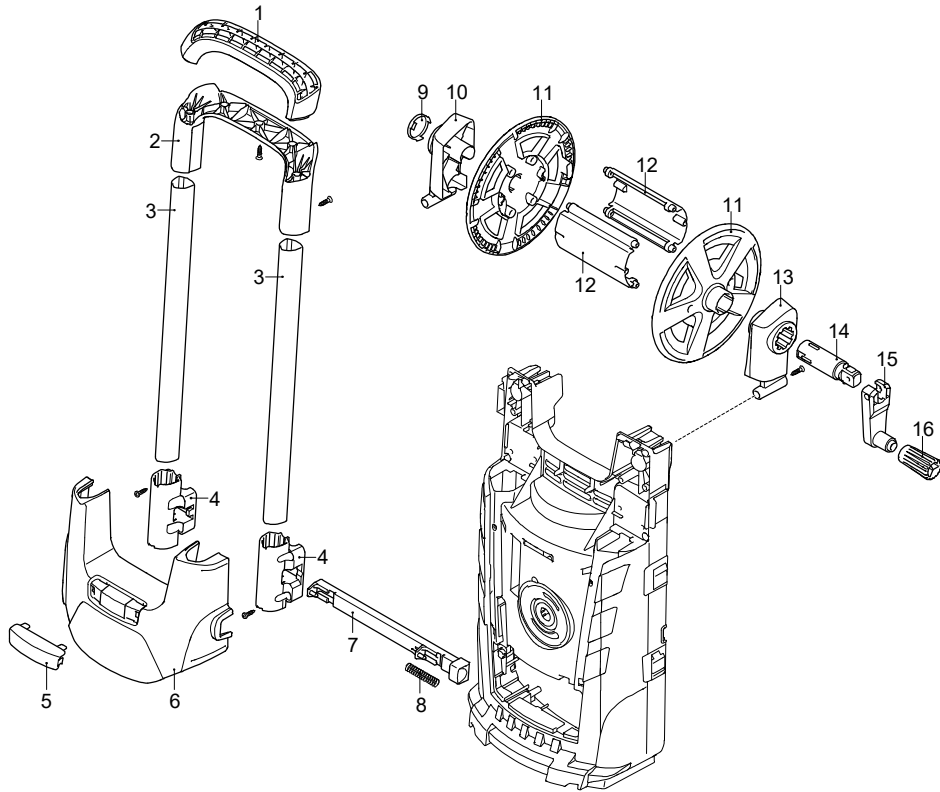

Model MPX 25 EHDS

Version:

Serial number:

Code: **14869**

12/10/2020

UN_CE_2532-ML

Validity	Pos.	Code	Description	Q
	1	4720630	Accessories carrier	1
	2	4720040	Casing	1
	3	3085230	Accessories carrier	1
	4	4720050	Guard	1
	5	3080580	Cable gland	1
	6	3082360	Cable	1
	7	4720490	Cover	1
	8	4720470	Pin	1
	9	4720610	Switch	1
	10	3500090	Fork	1
	11	4382480	Fitting	1
	12	4720670	Electric pump assembly	1
	13	4380590	Guard	1
	14	4380580	Guard	1
	15	2180330	Rubber foot	2
	16	4720500	Spring	1
	17	4380160	Conveyor	1
	18	4380170	Conveyor	1
	19	3082600	Brush kit for motor	1
	20	4720020	Guard	2
	21	4380610	Wheel	2
	22	4380491	Base	1
	23	4380990	Accessories carrier	1
	24	3082130	Water coupling kit	1
	25	3081280	TSS kit	1
	26	3081270	Piston + seals kit	1
	27	3081290	Valves + seals kit	1
	28	4381470	Screw kit	1
	29	4720060	Guard	1
	30	4720240	Plate	1
	31	4720520	Accessories carrier	2
	32	4720230	Knob	1
	33	4380394	Push-button	1
	34	4720510	Guard	2
	35	4720030	Plug	2
	36	4720190	Guard	1
	37	4720140	Hub pin	1
	38	4720250	Lock	1
	39	4720620	Board	1
	40	4720480	Support	1

Model MPX 25 EHDS

Version:

Serial number:

Code: **14869**

12/10/2020

Validity	Pos.	Code	Description	Q
	1	4720090	Knob	1
	2	4720080	Handle	1
	3	4720110	Pipe	2
	4	4720120	Guide	2
	5	4720260	Guard	1
	6	4720130	Guard	1
	7	4720100	Hook	1
	8	4821020	Spring	1
	9	4820410	Cover	1
	10	4720160	Bracket	1
	11	4101680	Plate	2
	12	4102120	Support	2
	13	4720150	Bracket	1
	14	4101750	Hub pin	1
	15	4101660	Lever	1
	16	4101672	Knob	1

Model MPX 25 EHDS

Version:

Serial number:

Code: **14869**

12/10/2020

 220-240 V - 50/60 Hz

 schuko

Validity	Pos.	Code	Description	Q
	1	4381483	Gun	1
	2	4381493	Extension	1
	3	4100800	Lance head	1
	4	4381830	Lance head	1
	5	4381500	Tank	1
	6	4381750	High pressure hose	1
	7	3083700	O-ring	3
	8	3083370	O-ring	3
	9	3083400	O-ring	2
	10	40788	Adaptor	1
	11	40787	Fixed brush	1
	12	3085570	Patio Cleaner	1