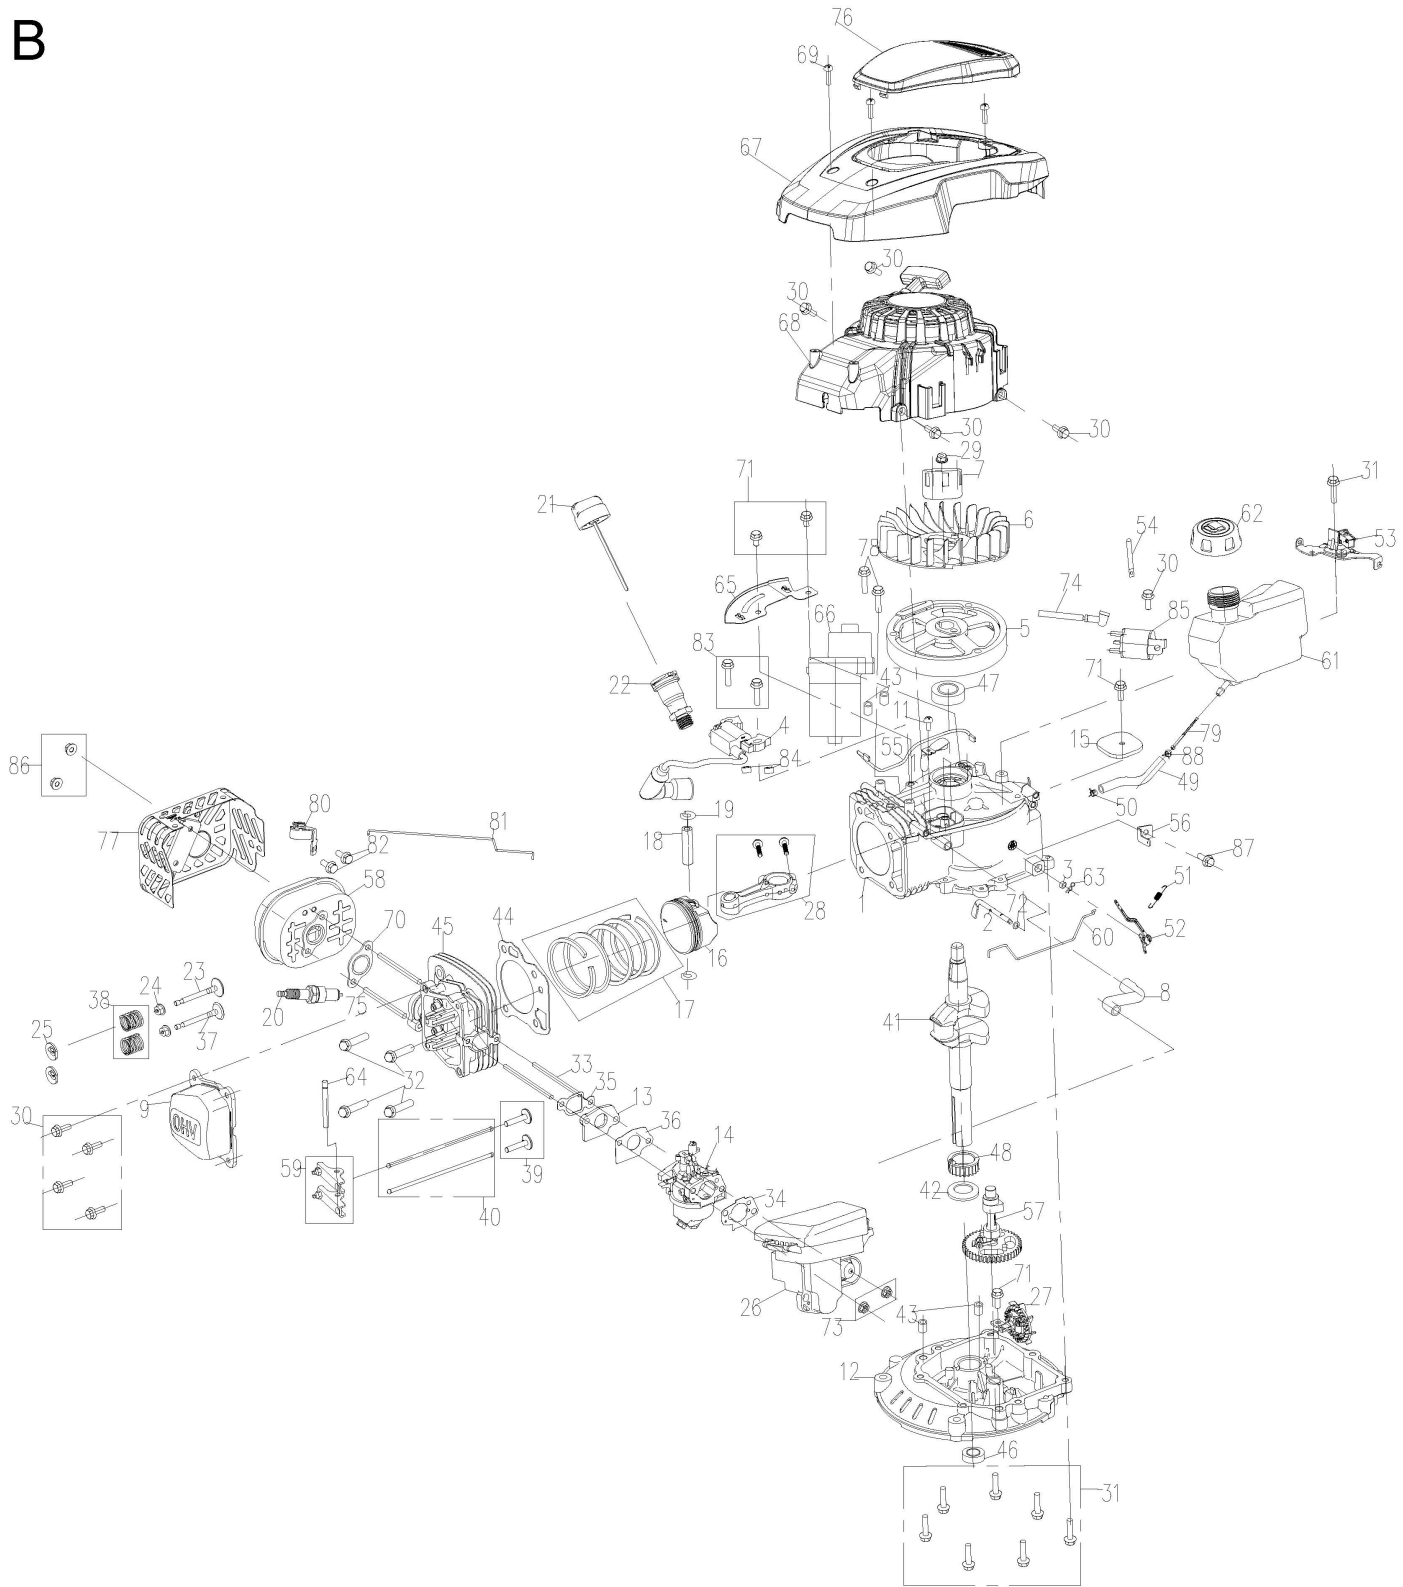

A

B

Main products

5911244942

Spare part list

155070 - 0162 - MS150-46E PP-Wheels - -

Spare	Description	additional	Item	Abb.	ConstructStatus
-------	-------------	------------	------	------	-----------------

Main products

Spare part list

5911244942

155070 - 0162 - MS150-46E PP-Wheels - -

Spare	Description	additional	Item	Abb.	ConstructStatus
5911269004	Belt cover		31	A	*
5911245019	E-Start with panel cpl.	nur für 20V Akku	36,45,83,88-93	A	*
5911245033	Screw	KAL50x16	37	A	*
5911244082	Grass box cpl.		37,44,46,47	A	*
5911269005	Stem		39	A	*
5911244056	Axle for rear cover		40	A	*
5911244057	Torsional spring		42	A	*
5911244058	Rear cover		43	A	*
5911245032	Grass box cover		44	A	*
3911250008	Screw	KAL50x12	45	A	*
5911244083	Grass box frame		46	A	*
5911244084	Grass box bag		47	A	*
5911274010	Wheel cover		48	A	*
5911273002	Wheel		49	A	*
5911244062	nylon bearing		52	A	*
5911246032	Handle for height adjustment		54	A	*
5911247018	left gear assy	Ø12,8	55	A	*
5911244064	Right handle support		56	A	*
5911247045	Bolt for motor adjustment	M9,5x25 10.9	59	A	*
5911244065	Side cover assembly		60	A	*
5911269006	Side cover plate shaft		61	A	*
5911269007	Twisted spring for side cover plate		62	A	*
5911269008	Side cover bracket		63	A	*
5911244066	Side exhaust duct		65	A	*
5911244015	Fixed bolt	M6 x 19,5 / Ø8mm SW13	66	A	*