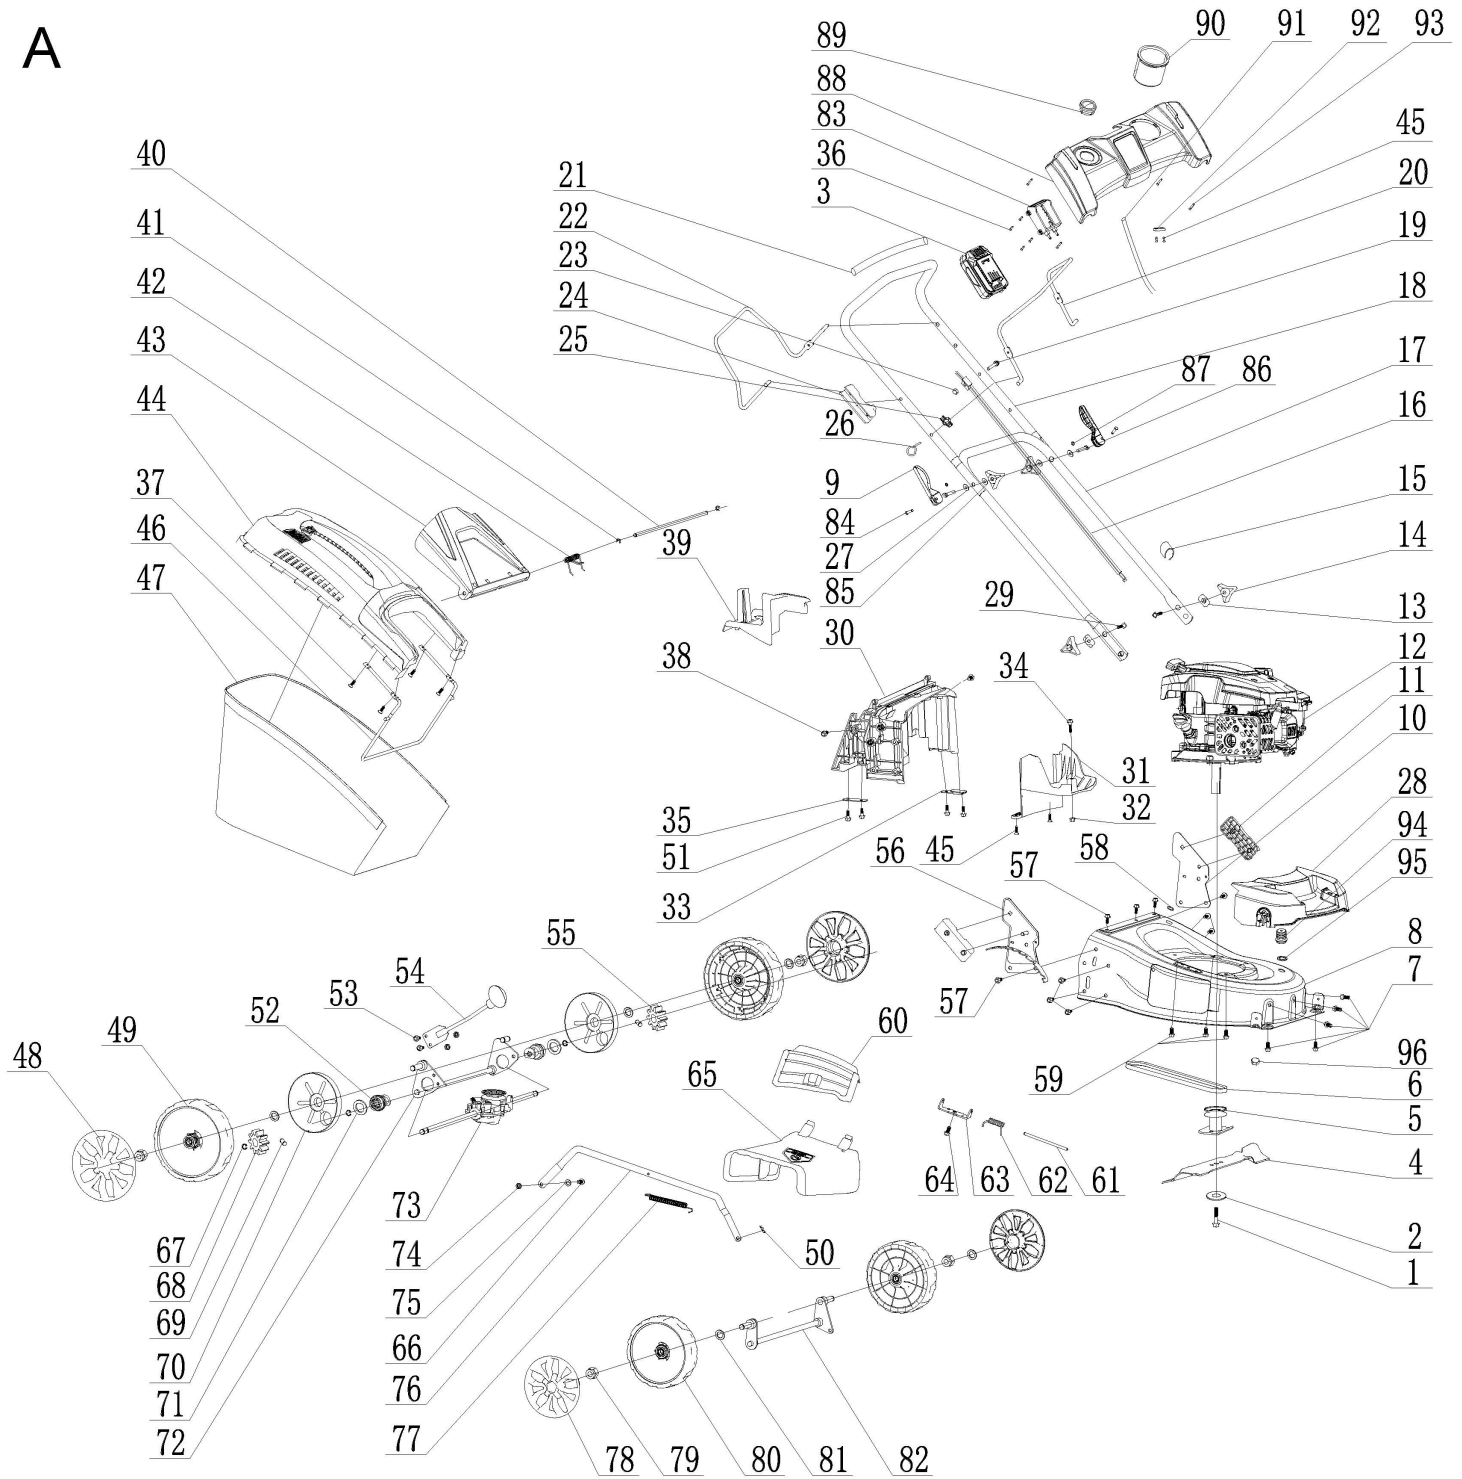

A

B

Main products

5911244942

Spare part list

155070 - 0162 - MS150-46E PP-Wheels - -

Spare	Description	additional	Item	Abb.	ConstructStatus
-------	-------------	------------	------	------	-----------------

5911244942

petrol lawn mower
MS150-46E scheppach
(DIY) Garland

Main products

Spare part list

5911244942

155070 - 0162 - MS150-46E PP-Wheels - -

Spare	Description	additional	Item	Abb.	ConstructStatus
5911240001	Bolt	Part A1	1	A	*
3911202002	Dish Washer	A10	2	A	*
7911200716	Battery BP2.0A-Li20V scheppach		3	A	*
7911200617	18" blade s spare parts, no brand MP141-46	460mm	4	A	*
5911244076	Blade adapter		5	A	*
5911244077	Belt		6	A	*
5911238011	Stargrip Screw with clamp complete		9,14,27,84-87	A	*
5911244042	Left handle suppor		10	A	*
5911244043	Insulation block		11	A	*
5911244086	Engine	DV150	12	A	*
5911244045	Washer		13	A	*
5911244047	Triangle knob cpl.		13,14,29	A	*
5911244046	Traingle knob		14	A	*
5911249011	Cable Clip		15	A	*
5911238025	Steel Cable	bis BJ Dez.2020 / 1435/1360mm - 1180/1180mm mit Z-Haken / Z-	16	A	*
5911244049	Lower handle		17	A	*
5911247014	upper handle		18,21	A	*
5911244050	Brake lever		20	A	*
5911269003	Driver lever		22	A	*
5911244051	Plastic part		24	A	*
5911248018	Knob		25	A	*
3911201007	rope guide with nut	M6 x 22	25,26	A	*
5911244041	Hood		28	A	*
5911244052	Bolt	M8x38	29	A	*
5911244053	Back panel		30	A	*