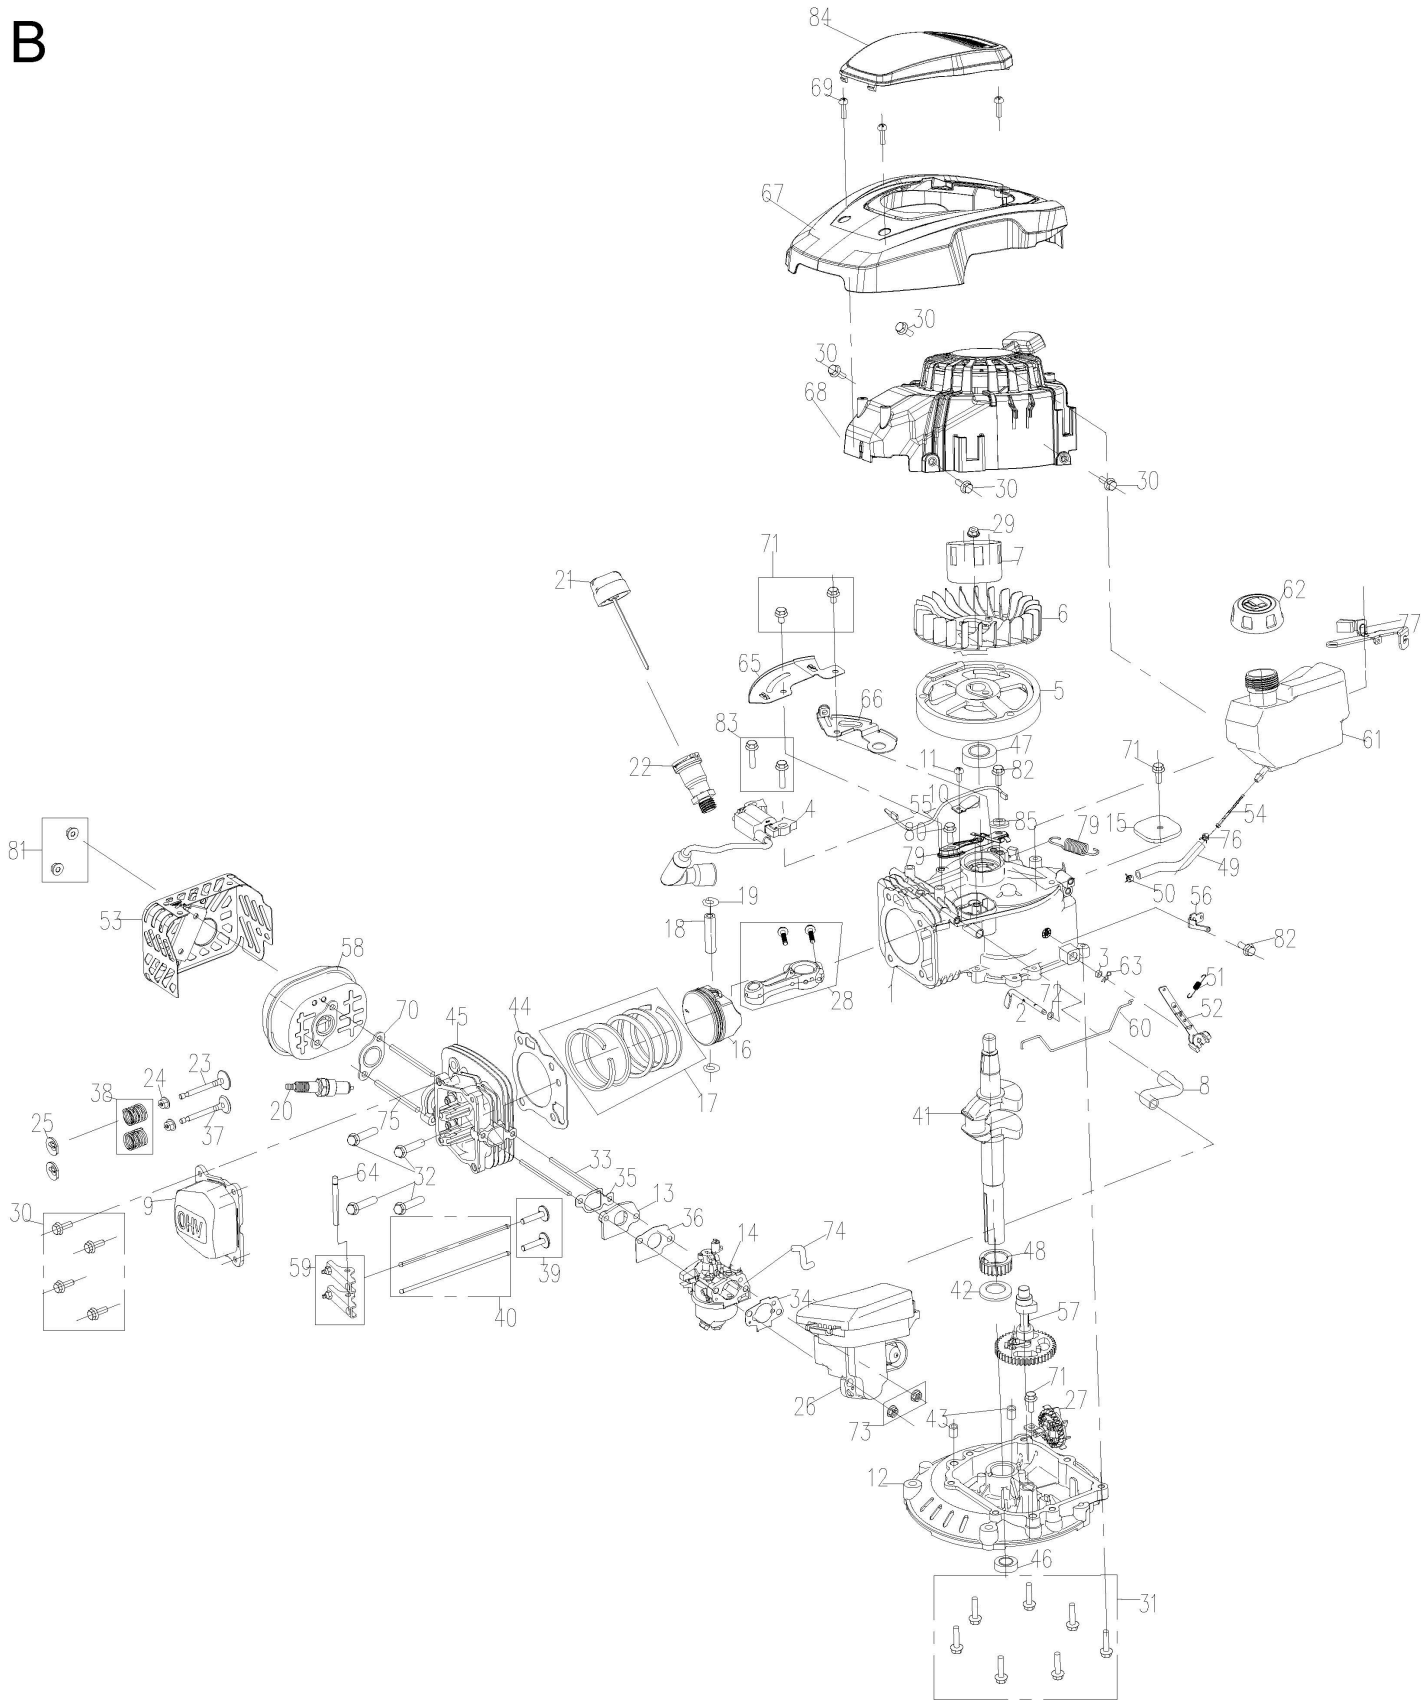

B

5911259942

petrol lawn mower
MS173-51 scheppach
(DIY) Garland

Main products

Spare part list

5911259942

155088 - 0162 - MS173-51 PP-Wheels - -

Spare	Description	additional	Item	Abb.	ConstructStatus
5911240001	Bolt	Part A1	1	A	*
3911202002	Dish Washer	A10	2	A	*
5911245021	Nut	M14x1,5	3	A	*
5911240011	hose connection	with O-Ring and ratchet nut with flange M14x1,5	3,90,91	A	*
7911200628	20" plastic packaging blade, Scheppach brand	510mm - Scheppach Blister Package	4	A	*
7911200637	20" separate brown packaging blade,no brand	510mm - Brown box package	4	A	*
5911244076	Blade adapter		5	A	*
5911241004	V-Belt	V-Belt Z-750 x 9,5x6	6	A	*
5911259001	Comb grass board		7	A	*
5911259002	Front decorative cover		10	A	*
5911259003	Front cover handle		11	A	*
5911259004	Left handle support		12	A	*
5911244043	Insulation block		13	A	*
5911259020	Engine	DV170	14	A	*
5911244045	Washer		15	A	*
5911244047	Triangle knob cpl.		15,16,30	A	*
5911244046	Traingle knob		16	A	*
5911238011	Stargrip Screw with clamp complete		16,28,29,37,52,58,8		*
5911249011	Cable Clip		17	A	*
5911269002	Clutch and brake cable		18	A	*
5911244049	Lower handle		19	A	*
5911238004	Push Rod cpl. Part A41+44	Schaumstoff Ø 21 / 30 x 500	20,23	A	*
5911244050	Brake lever		22	A	*
5911269003	Driver lever		24	A	*
5911248018	Knob		26	A	*